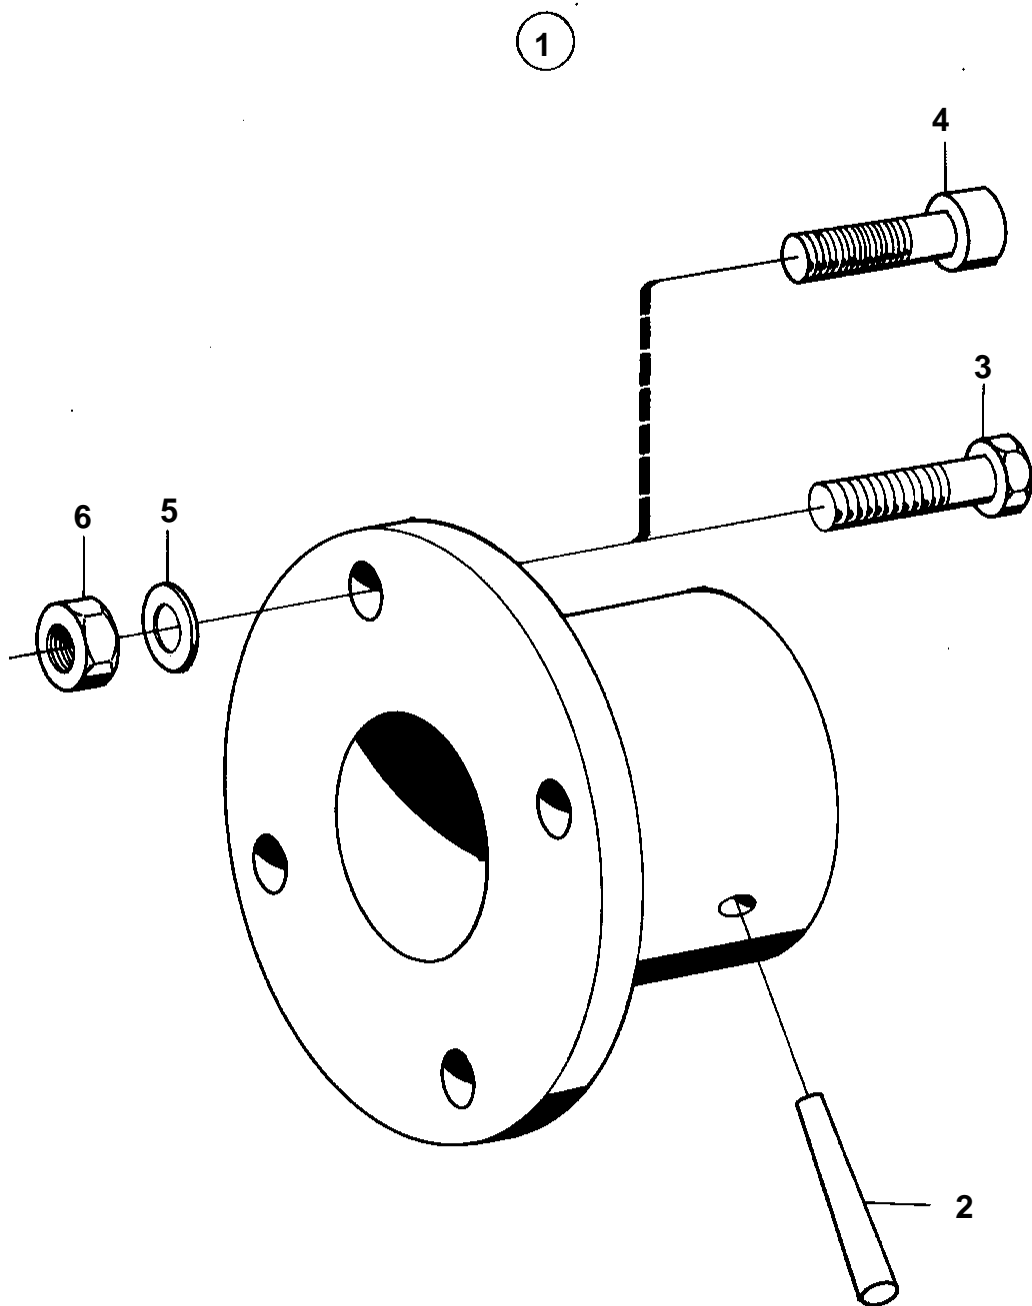

COMMON

3232

COMMON

REF	PART NO.	QTY	DESCRIPTION	NOTES
1	806384	1	Companion flange	For 25mm propeller shaft.
2	907599	1	· Pin	
3	970949	4	· Screw	L=35mm (955319)
4	959239	4	· Screw	L=30mm
5	941908	4	· Spring washer	
6	955783	4	· Nut	